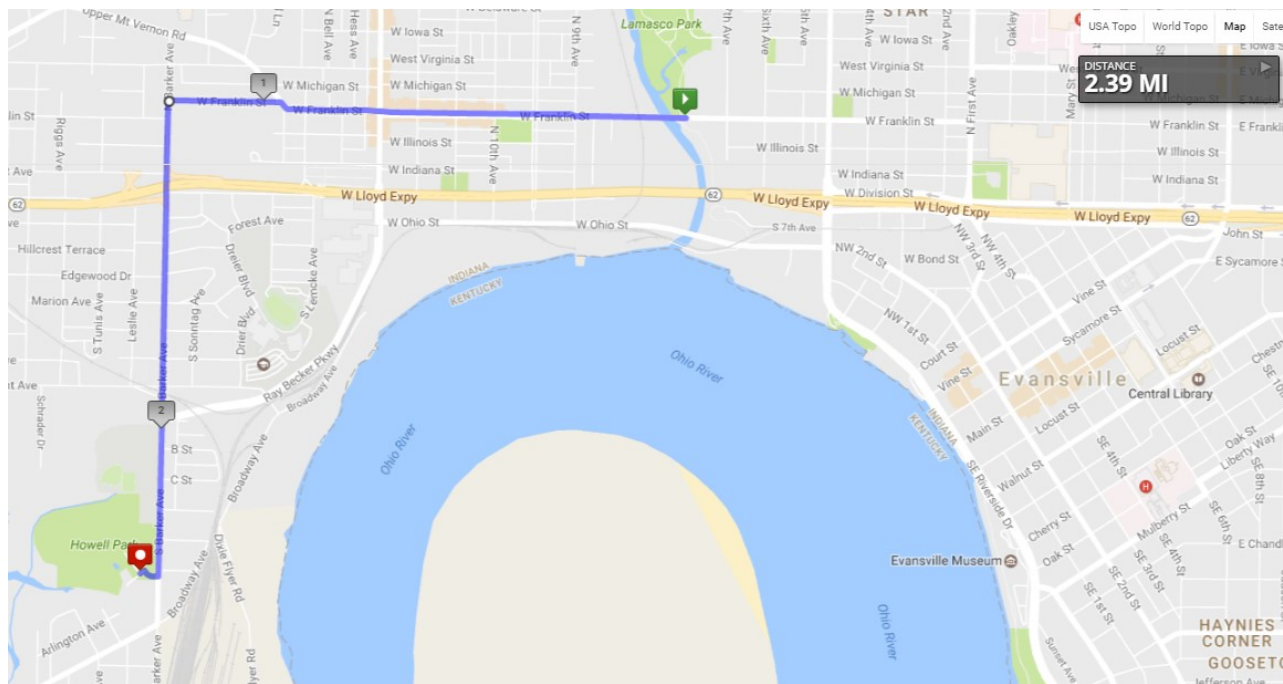

## Urban Trail 2

Urban Trail 2 begins at the Greenway passage entrance on Franklin Street, facing west, then turns south on Barker Avenue to enjoy additional hiking in Howell Wetlands. Howell Park Trails distance is .41 miles.

### Urban Trail 2 Total Distance \*2.8 miles

- \* Franklin Street to Barker Avenue
- \* Barker Avenue to Howell Wetlands