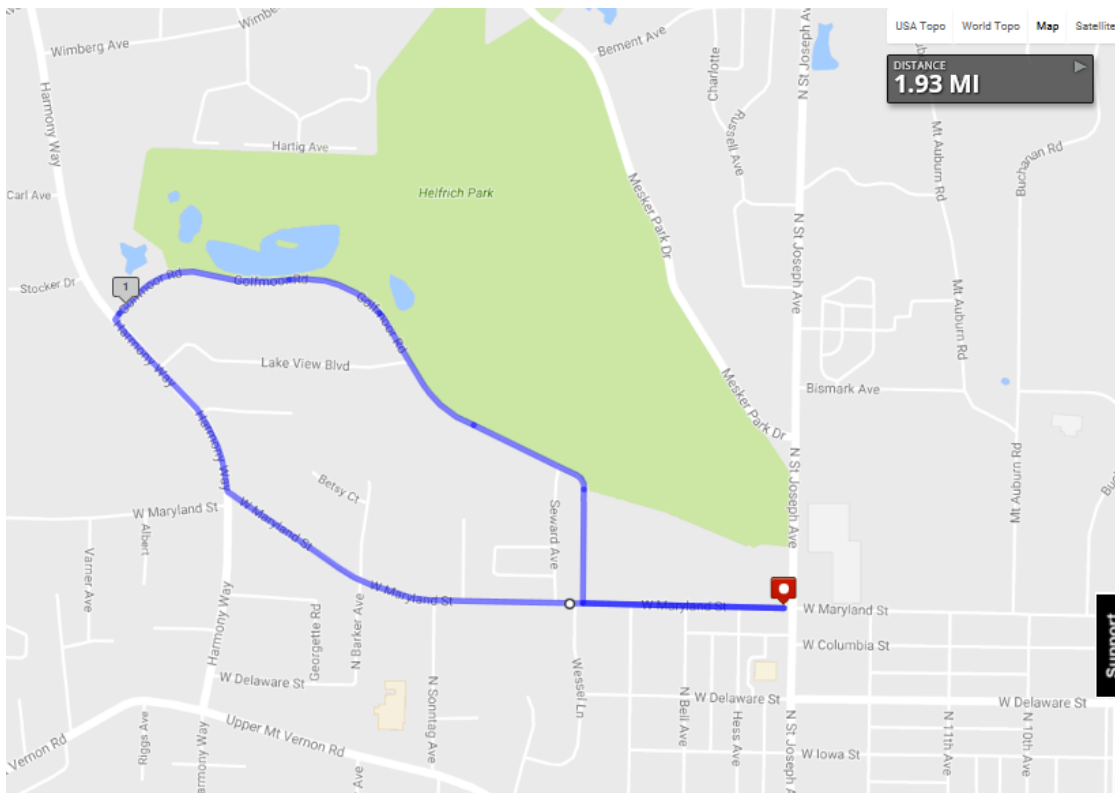

# Golfmoor Scenic Trail

The Golfmoor Scenic Trail begins on Maryland Street from St. Joseph Avenue; go west on Maryland Street to north on Golfmoor to Harmony Way; south on Harmony Way back to Maryland Street.

## Urban Trail 1 Distance \*1.93 miles

- \* Maryland Street to Golfmoor
- \* Golfmoor to Harmony Way
- \* Harmony Way to Maryland Street